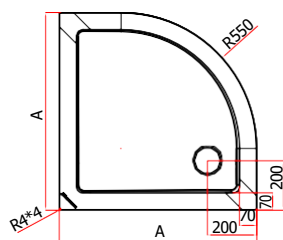

SMC RUNDBRAUSETASSE

	A
SC8080R	800(+0-3)
SC9090R	900(+0-3)
SC1010R	1000(+0-3)

- » Radius 55 cm
- » Siphon (90 mm) zu verwenden

BRAUSETASSE

ART.NR.
EAN
ABMESSUNGEN
BESTANDTEIL

SC8080R
9002827280888
80 x 80 x 3,5 cm

SC9090R
9002827280895
90 x 90 x 3,5 cm

SC1010R
9002827280901
100 x 100 x 3,5 cm

SCHÜRZE

AP8080R
9002827280956
HÖHE 10 cm
zu SC8080R

AP9090R
9002827280963
HÖHE 10 cm
zu SC9090R

AP1010R
9002827022396
HÖHE 10 cm
zu SC1010R