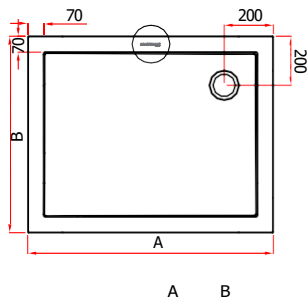

SMC ECKBRAUSETASSE

- » Siphon (90 mm) zu verwenden
- » Schürze für Brausetasse (bestehend aus 2 Teilen)

SC1080S	1000	800
SC1090S	1000	900

BRAUSETASSE

SCHÜRZE

	SC1080S	SC1090S	AP1080S
ART.NR.	9002827290832	9002827028787	9002827282103
EAN			
ABMESSUNGEN	80 x 100 x 3,5 cm	90 x 100 x 3,5 cm	Höhe 10 cm
BESTANDTEIL			zu SC1080S