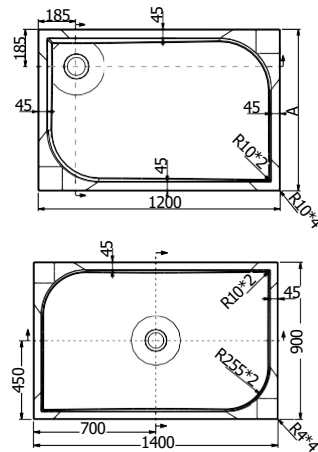

BRAUSETASSEN AUS GEGOSSENEM MARMOR

VIVA ECKBRAUSETASSE

- › Siphon (90 mm) zu verwenden
- › Schürze für Brausetasse (1 x lange und 1 x kurze Seite)

	A
9020	800(+0-3)
9030	900(+0-3)

BRAUSETASSE

ART.NR.	*90020	*90030	*90040	*91020	*91030
EAN	9002827900212	9002827900311	9002827990046	9002827910204	9002827910303
ABMESSUNGEN	80 x 120 x 2,5 cm	90 x 120 x 2,5 cm	90 x 140 x 2,5 cm	Höhe 10 cm	Höhe 10 cm
BESTANDTEIL				zu 90020	zu 90030

SCHÜRZE

ANETA ECKBRAUSETASSE