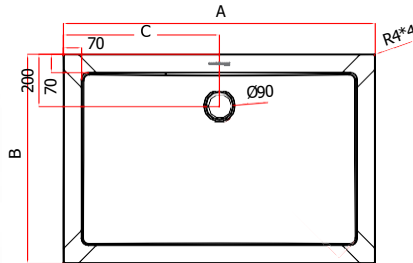

SMC ECKBRAUSETASSE

» Siphon (90 mm) zu verwenden

	A	B	C
SC1776S	1700	760	850
SC1780S	1700	800	850
SC1890S	1800	900	900

BRAUSETASSE

ART.NR.	SC1776S	SC1780S	SC1890S
EAN	9002827280871	9002827045555	9002827045548
ABMESSUNGEN	76 x 170 x 3,5 cm	80 x 170 x 3,5 cm	90 x 180 x 3,5 cm